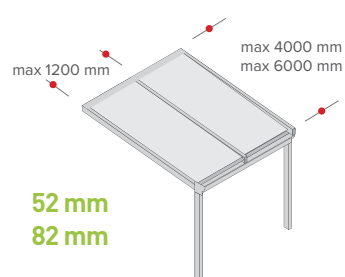

Polycarbonato multicamera
16 mm opale
16 mm thick multiwall
polycarbonate

Polystirene
Alluminio
Aluminium

Pannello sandwich 52-82 mm
Sandwich panel 52-82 mm

Polycarbonato
Polycarbonate

Polycarbonato compatto 8 mm
8 mm thick compact
polycarbonate

PVB
Vetro 4+4 mm
Glass

Vetro stratificato 44.2
Laminated safety glass 44.2

CONFORMAZIONE COPERTURE

CONFORMATION ROOF

Policarbonato multicamera

Multiwall polycarbonate

Pannello sandwich

Sandwich panels

Policarbonato compatto

Compact polycarbonate

Vetro stratificato

Laminated safety glass

FESTA TENDE - Via Muradello,2/a - 25032 - CHIARI - (Bs)

Tel. 030 7000258

Cell. 335 6354672

www.festatende.it