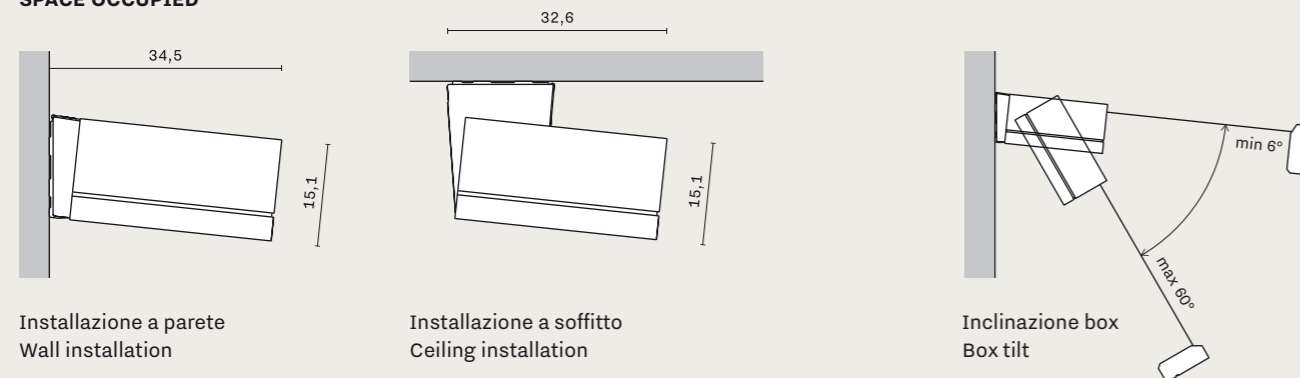

T-CODE AUTOMATISMI

- Movimentazione esclusivamente a motore con telecomandi Somfy a più canali o con dispositivo Somfy Connexoon da smartphone attraverso una app dedicata
- Automatismi di sicurezza sole/vento

TECHNICAL CHARACTERISTICS

T-CODE

- Maximum size: 595 cm width x 350 cm depth
- Stainless steel screws
- Aluminium waterproof box
- Water drainage in the front profile
- 6° to 60° box tilt
- Arm stretch system with belt
- Installation on walls or ceilings
- Collection of exclusive fabrics
- Motorised operation
- Pre-assembly of electrical parts (wiring, watertight boxes, and electronic control units)
- Patent filed
- Model registered

T-CODE LED

- LED lights (optional)
- Installation on wall-mounted box and/or on the front profile (p. 31)
- Dimmable lighting
- On, off and adjustment with remote control

T-CODE AUTOMATION

- Motorised operation only with Somfy multi-channel remote control or Somfy Connexoon device for smartphone through a dedicated app
- Automatic safety setting for sun/wind

FINITURE STRUTTRA STRUCTURE FINISH

- Grigio ferro
  Iron grey
- Grigio 9006 sablé
  Sablé 9006 grey
- Bianco 9016 sablé
  Sablé 9016 white
- Avorio 1013 sablé
  Sablé 1013 ivory
- Optional
- Ral a scelta
  Ral choice

PARTI PLASTICHE PLASTIC COMPONENTS

- Grigio ferro
  Iron grey
- Grigio
  Grey
- Bianco
  White
- Avorio
  Ivory

INGOMBRO SPACE OCCUPIED