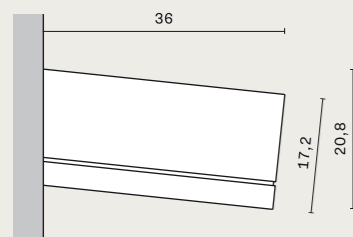

TECHNICAL CHARACTERISTICS

T-HIDE

- Maximum size:
  700 cm width x 400 cm depth
- Aluminium waterproof box
- Stainless steel screws
- Motorised front valance (optional)
- Water drainage in the front profile
- 6° to 40° arm tilt
  (30° if equipped with LED)
- Arm stretch system with belt
- Wall installation
- Collection of dedicated fabrics
- Motorised operation only
- Pre-assembly of electrical parts (wiring, watertight boxes, and electronic control units)
- Patent filed
- Model registered, exclusive design by Pratic

T-HIDE VOLANT

- Motorised front valance (optional)
- Adjustable awning height

T-HIDE LED

- LED lights (optional) preassembled by Pratic
- Installation on wall-mounted box and/or on the front profile (p. 31)
- Dimmable lighting
- On, off and adjustment with remote control

T-HIDE AUTOMATION

- Motorised operation only with Somfy multi-channel remote control or Somfy Connexoon device for smartphone through a dedicated app
- Automatic safety setting for sun/wind

FINITURE STRUTTRA STRUCTURE FINISH

- Grigio ferro
  Iron grey
- Grigio 9006 sablé
  Sablé 9006 grey
- Bianco 9016 sablé
  Sablé 9016 white
- Avorio 1013 sablé
  Sablé 1013 ivory
- Optional
- Ral a scelta
  Ral choice

PARTI PLASTICHE PLASTIC COMPONENTS

- Grigio ferro
  Iron grey
- Grigio
  Grey
- Bianco
  White
- Avorio
  Ivory

INGOMBRO SPACE OCCUPIED

Installazione a parete
Wall installation